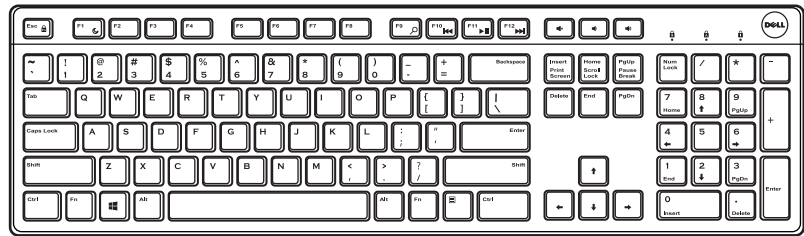

Dell KM636

Wireless Keyboard and Mouse

Quick Start Guide

1

①

②

2

②